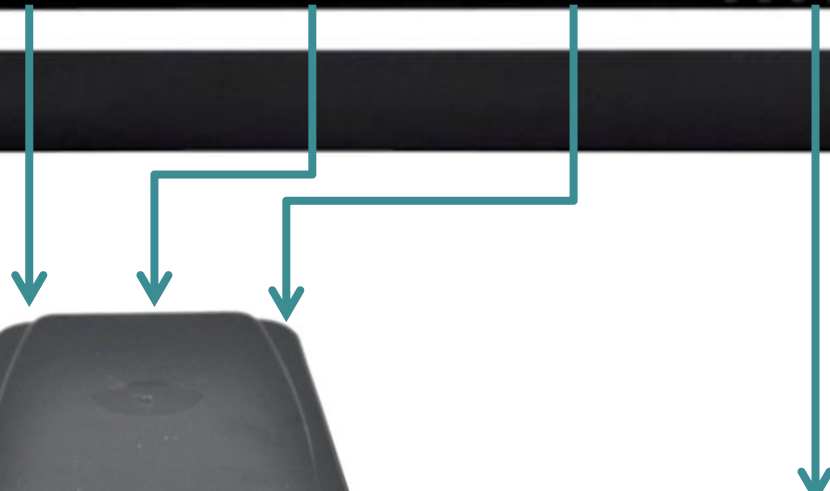

1U Rack Mount

3U Rack mount

- 12x 24=288 cores LC
- 12x6=72 adapters, 864 cores
- Cable management arm
- Click-on cover-plate

MPO module

MPO adapter panel

MPO/MTP management

1U Patch Panel

- ❑ 4x MPO module
- ❑ 4x MPO adapter plate

- 4x 24=96 cores LC
- 4x6=24 adapters, 288 cores
- Cable management arm